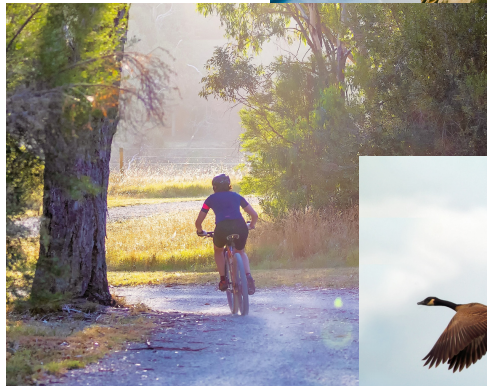

# Lower Minnesota River Watershed District Scavenger Hunt

\_\_\_ a barge on the river

\_\_\_ a bald eagle

\_\_\_ animal tracks

\_\_\_ people fishing

\_\_\_ bicyclists

\_\_\_ wildflowers

\_\_\_ geese

\_\_\_ a nest

\_\_\_ a frog, toad, or turtle